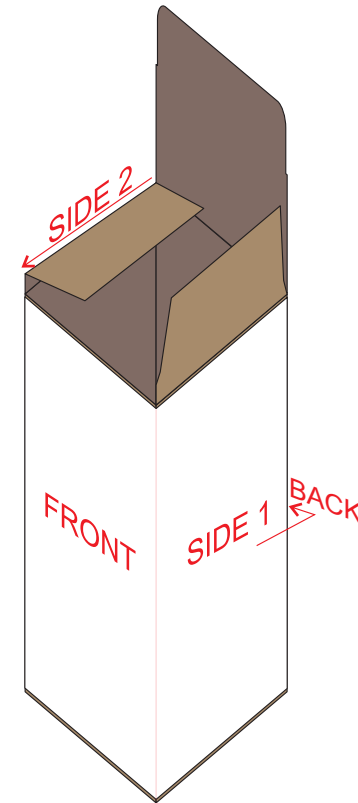

25% of Actual Size
Screen print (one colour)
Colourflex Transfer

250mm

150mm

Top view at 8%
to indicate which
panel/s to be decorated.

All panels are printable except for the panel with tie.

GIFT BOX SLEEVE

50% of Actual Size
Digital Label

307mm

Blue Line = The SIGNIFICANT PRINT AREA
(Keep all critical images & text within this box)
Black Line = Maximum print area
Pink Line = Bleed off to here
Red Line = Fold Line