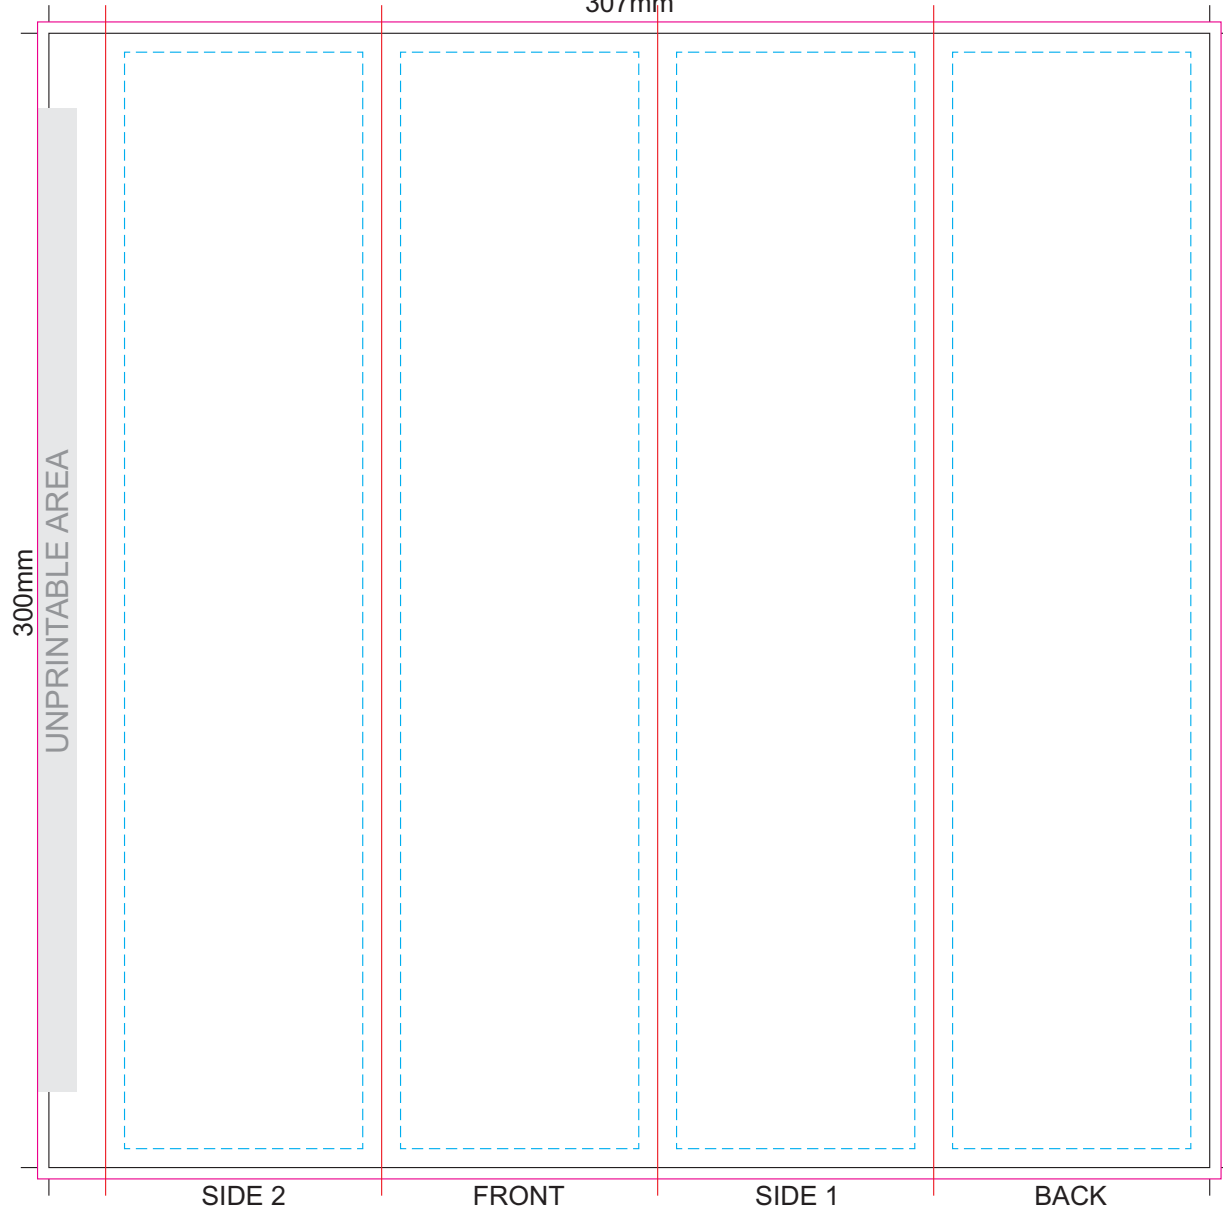

25% of Actual Size
Screen print (one colour)
Colourflex Transfer

250mm

150mm

Top view at 8%
to indicate which
panel/s to be decorated.

All panels are printable except for the panel with tie.

GIFT BOX SLEEVE

50% of Actual Size
Digital Label

307mm

Blue Line = The SIGNIFICANT PRINT AREA
(Keep all critical images & text within this box)
Black Line = Maximum print area
Pink Line = Bleed off to here
Red Line = Fold Line