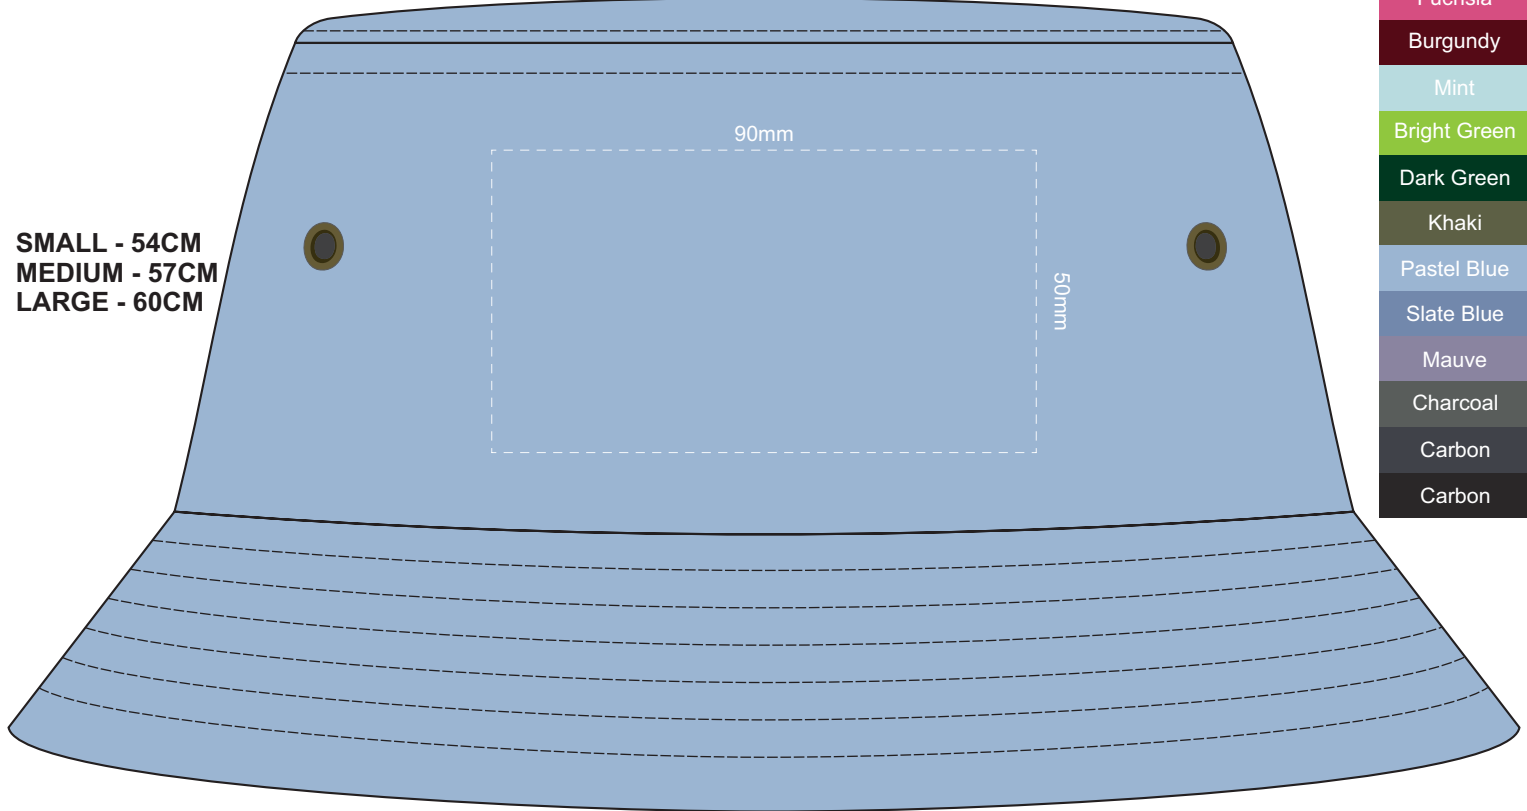

80% of Actual Size
Screen Print
Colourflex Transfer
Faux Embroidery
(front & back print available)

SMALL - 54CM
MEDIUM - 57CM
LARGE - 60CM

- Beige
- Taupe
- Yellow
- Mustard
- Rust
- Pink
- Fuchsia
- Burgundy
- Mint
- Bright Green
- Dark Green
- Khaki
- Pastel Blue
- Slate Blue
- Mauve
- Charcoal
- Carbon
- Carbon

80% of Actual Size
Embroidery
(front & back print available)

SMALL - 54CM
MEDIUM - 57CM
LARGE - 60CM